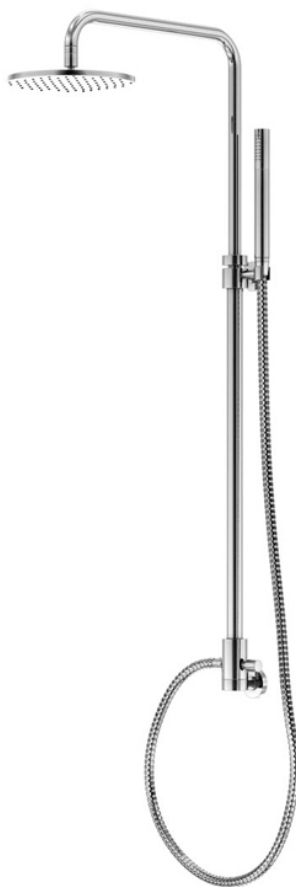

100 2780 Shower set

with integrated wall elbow, with rain shower and handshower,
(rain shower with Easy Clean), with swivel and height adjustable shower arm
(during installation), chrome

PRODUCT IMAGE

100 2780 Shower set

with integrated wall elbow, with rain shower and handshower,
 (rain shower with Easy Clean), with swivel and height adjustable shower arm
 (during installation), chrome

TECHNICAL DRAWING